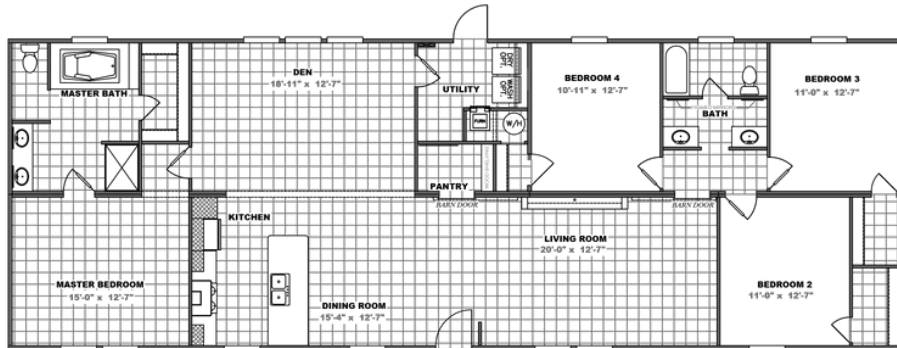

THE NEW BREEZE II

THE NEW BREEZE II Model number: 29SSP28764AH20

4 beds • 2 baths • 2128 sq.ft. • 28' width • 76' depth

Our home building facilities invest in continuous product and process improvements. Plans, dimensions, features, materials, specifications and availability are subject to change without notice or obligation. Renderings and floor plans are representative likenesses of our homes and may differ from the actual homes. We invite you to tour a Home Center near you and inspect the highest value in quality housing available or call (910) 429-1923 to speak with a Home Consultant. Copyright 2017, CMH. All rights reserved.